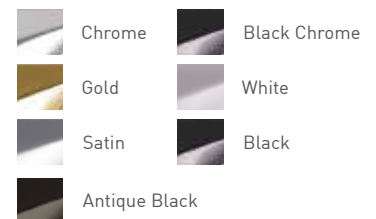

Finger pulls

Available with the heritage lock