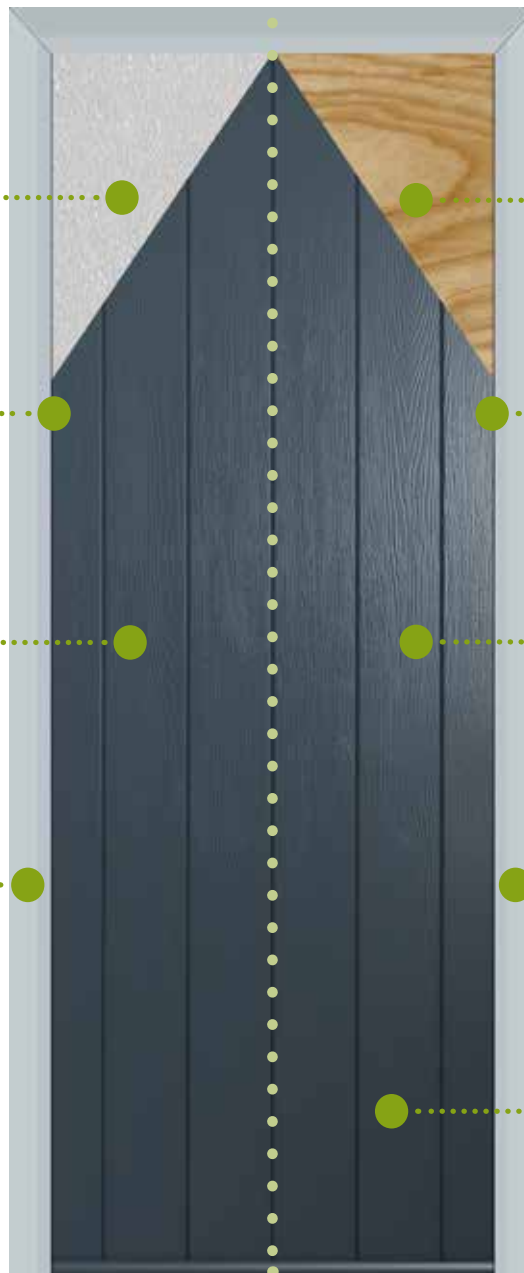

You can rest assured that with our door construction, coupled with our unique, reinforced door frame and Secured by Design locking systems, your home will be as safe as can be when you choose Solidor.

A typical foam filled door construction

40mm Foam Filled Centre performs thermally, but because this is a foam fill it is neither solid, nor secure.

Visible Edge Banding as a result you will often see a different coloured line running the length of the door.

Gel Coated GRP Outer Skin may offer protection but can be easily cut through. Also, because every door is a white blank that is surface painted they show scratches very easily.

3 Chamber Profile which use valuable steel or aluminium reinforcements. Also, you should check if they are lead free.

Solidor's unique solid timber construction

44mm Solid Timber Core (48mm including skin) that is thermally efficient and extremely secure.

Hidden Edge Banding so the front of your door remains a solid, glorious slab of colour.

'Through' Colour ABS Skins made from the same durable plastic as Lego®. Also, because the entire skin is made of a solid colour, any scratches are practically hidden.

Lead Free, 5 Chamber Profile which uses 100% recycled reinforcing. Generally, the more chambers that a profile uses, the stronger and more thermally efficient they are.

Wood Grain Effect Skin that gives all of the aesthetics of timber, but without the time consuming maintenance.

To see our security test video visit www.solidor.co.uk/tv