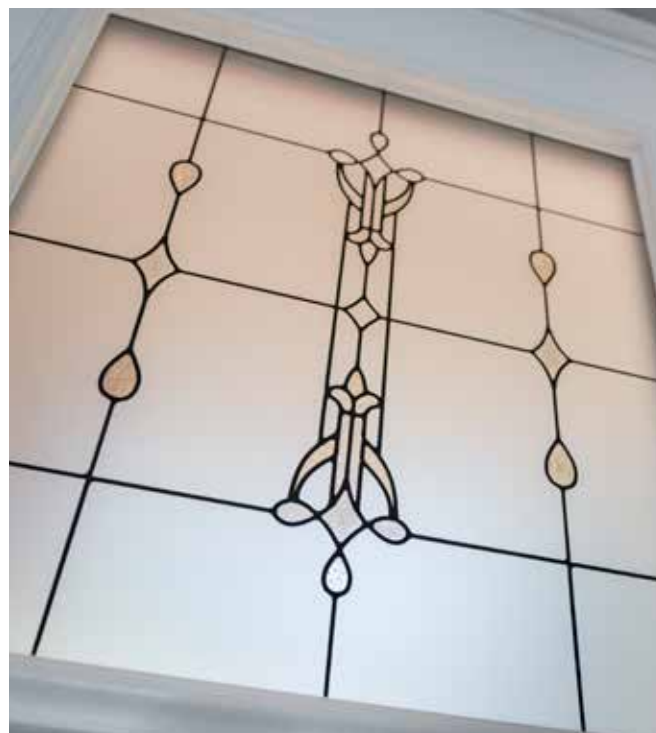

The Solidor Collection is an outstanding range of industry leading, solid timber core composite doors. Each Solidor exceeds building regulation requirements and combines traditional and contemporary styling with a full range of Secured by Design locking which provides a stunning, high quality and secure entrance to any home.

With a thickness of 48mm, a Solidor door is nearly 10% thicker than most alternatives. Each unique solid timber core is completely encapsulated within a highly durable plastic edge banding and two thermo plastic door skins. This means that your customer will never have to worry about painting or varnishing their Solidor.

These doors are exclusively available in the widest range of styles and frame colour options, (24 colours available, please see page 8) with the option of a mobility threshold, making it the perfect solution for easy wheel or push chair access. We offer a comprehensive range of matching coloured frames, that are available with either glass, composite side panel or quarter panel to complement the look of any property.

Solidor composite doors are manufactured to the highest standards. We hold BSI Kite mark accreditation BSI ISO 9001 for quality management, BSI EN1279 for insulating glass units.

We are also PAS24:2016 certified, hold CE Marking and Secured by design licences, and are members of the prestigious GGF and Association of Composite Door Manufacturers.

Contents

05. Choosing Solidor
06. Security
08. Colour Options
10. The Italia Collection
20. The Traditional Collection
30. Solidor French Doors
32. Solidor Stable Doors
34. Side Panels
36. Furniture & Accessories
41. Glazing Options
42. Jo Downs Range
44. Art Deco Range
46. Decorative Glass

PLEASE NOTE THE IMAGES SHOWN WITHIN THIS BROCHURE ARE FOR ILLUSTRATION PURPOSES ONLY. PLEASE USE THIS BROCHURE AS A REFERENCE, SLIGHT CHANGES CAN OCCUR DUE TO CONTINUOUS IMPROVEMENT.