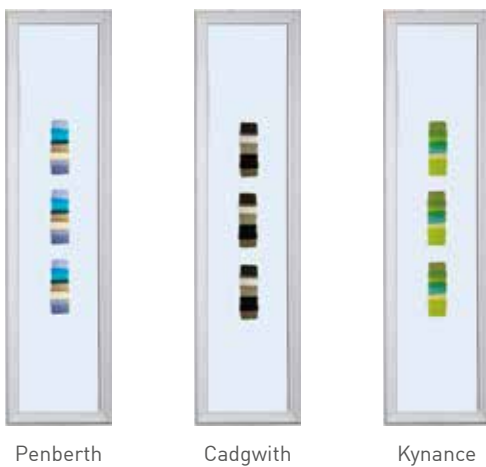

EDGE BANDING COLOURS

White as standard, brown on Rosewood / Walnut, Anthracite Grey on Schwarzbraun, Black, and Anthracite Grey when coloured both sides, caramel on Golden Oak and Irish Oak when coloured both sides. For all other dual colour combination white edge band is use.

Amazing Glazing

A fine selection of beautiful glass to perfectly complement your choice of door. Whether modern or traditional you will find a glass style to really make your door stand out.

Jo Downs

HANDMADE GLASS

Solidor[®]
EXCLUSIVE

Jo Downs is one of the world's most respected fused glass designers. Working from her Cornwall studio, Jo's work draws inspiration from the beautiful coastal landscape while her advanced fusion techniques allow for the creation of abstract designs of great individuality and depth.

Hand crafted, each piece of glass is unique, turning the door to your home into a stunning work of art.

Solidor[®]
EXCLUSIVE

Artistic Glass

Inspired by classical artistic styles, such as art deco, minimalism, and the impressionist movement, The Modernist Range of glass is unique to Solidor.