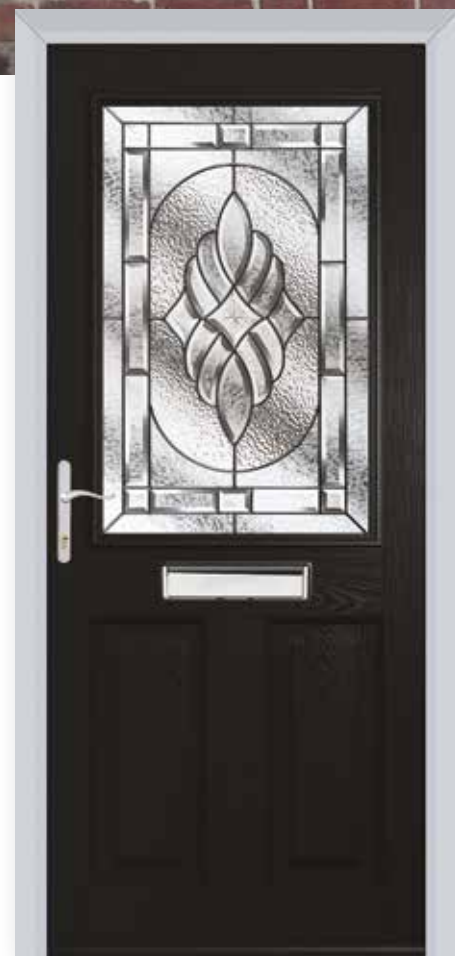

Colour - Black
Glass - Elegance

Blind available in white only

See the full range of glass options in our dedicated glass brochure at www.solidor.co.uk