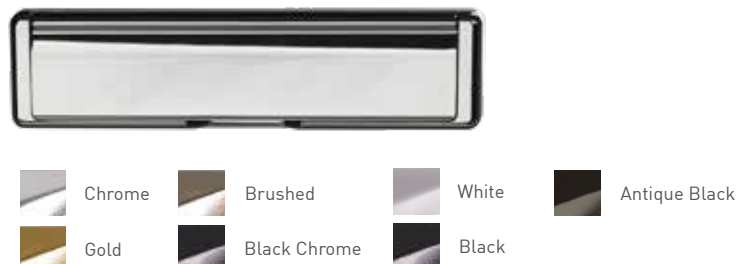

Letterplates