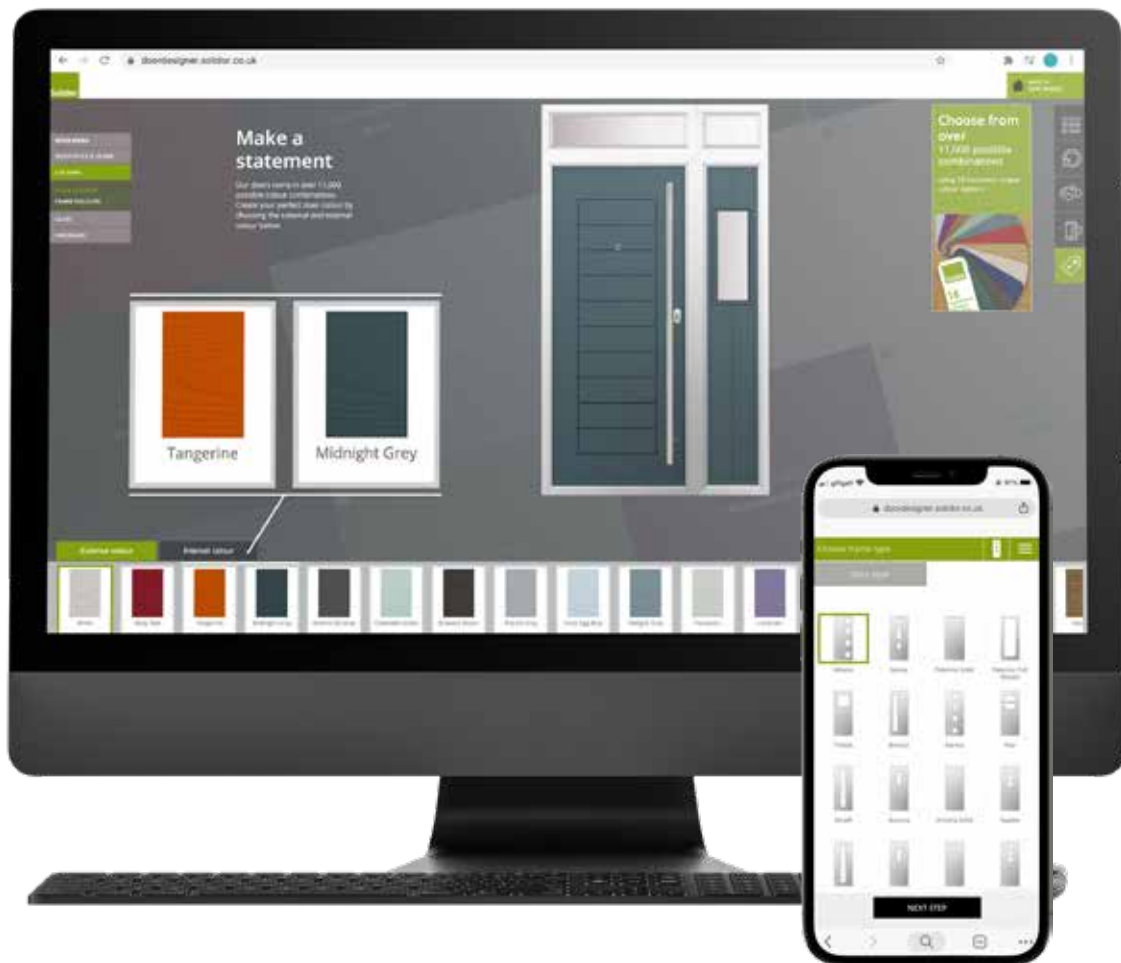

Stylish. Secure. Solidor®

solidor.co.uk

Design your dream door

Choose a door style and request a quotation from an approved installer.

To create your perfect Solidor go online

doordesigner.solidor.co.uk

“What does your front door say about you?”

Introduction

The Solidor Collection is an outstanding range of industry leading, solid timber core composite doors. Each Solidor exceeds building regulation requirements and combines traditional and contemporary styling with a full range of Secured by Design locking which provides a stunning, high quality and secure entrance to any home.