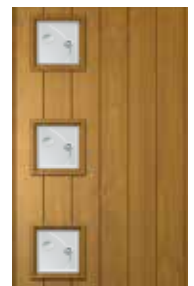

Potomac

Midnight Grey	Rich Aubergine	Irish Oak	Peacock Blue	French Grey	Chartwell Green	Lavender	Cobalt Blue	Walnut	Duck Egg Blue	Twilight Grey	Painswick
Tangerine	Schwarzbraun	Anthracite Grey	Golden Oak	Black	Ruby Red	White	Cream	Rosewood	Foiled White	Green	Blue