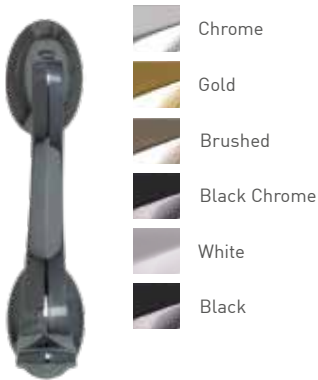

Furniture & Accessories

A selection of beautiful accessories and high security locks to perfectly complement your choice of door. Whether contemporary or traditional, you will find an accessory to really make your door stand out.

Door Knockers

Doctor