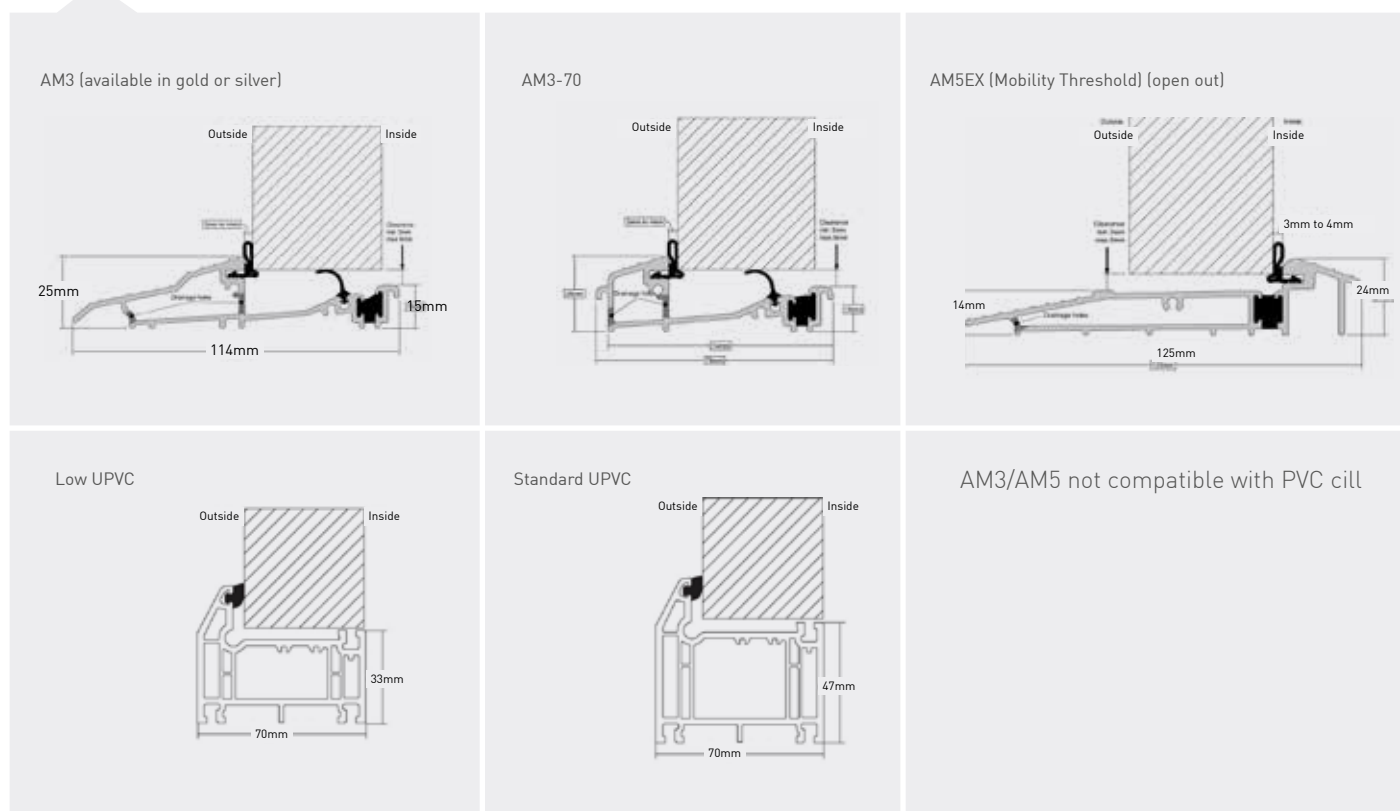

Thresholds

To allow for every circumstance we offer the largest range of door thresholds. The AM3 and AM5EX aluminium threshold are both Part 'M' compliant within the latest Building Regulations for easy access.