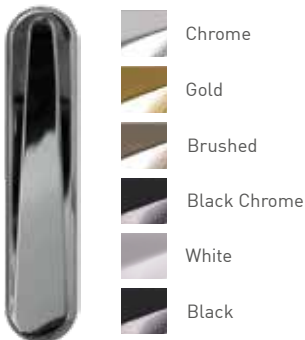

Nottingham

Furniture & Accessories

A selection of beautiful accessories and high security locks to perfectly complement your choice of door. Whether contemporary or traditional, you will find an accessory to really make your door stand out.

Door Knockers

Doctor

Premium 7" Doctor

Urn

Available with or without spyhole

Pony Tail

Stainless Steel

Lion

Letterplate (Opens inwards)

 Brushed

The Classical Range

Bullring Knocker

 Chrome

 Gold

 Antique Black

Lever / Lever inline handle